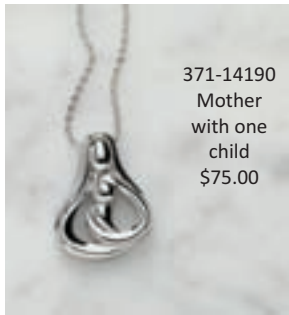

371-14191
Mother
with two
children
$75.00

Sterling Family Pendants

371-14190
Mother
with one
child
$75.00