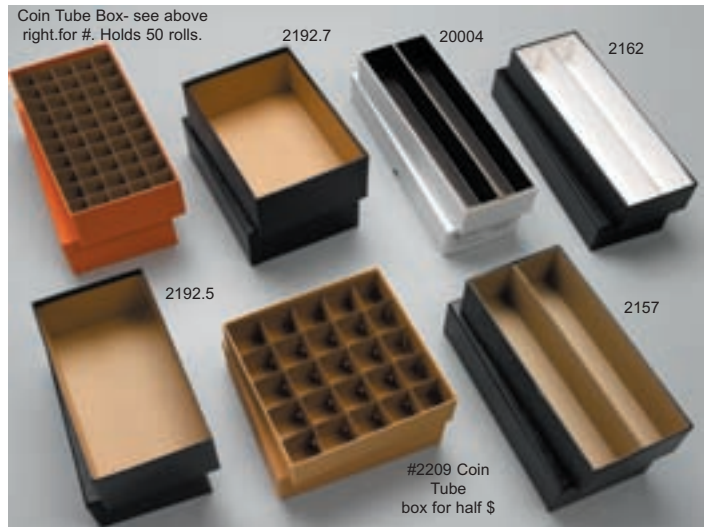

Coin Tube Box- see above right.for #. Holds 50 rolls.

2192.7

20004

2162

2192.5

2157

#2209 Coin Tube box for half $