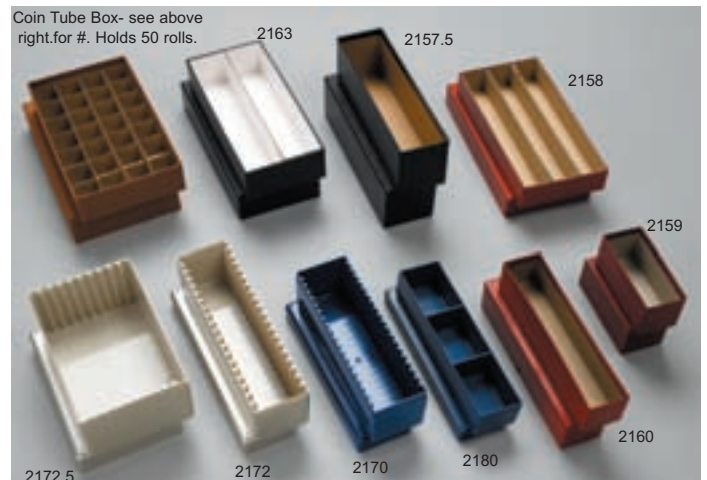

- #2192.5 Mint Set Holds 25 to 30 7.00
- #2162 2 x 4 x 14 Double row 5.75
- #20004 Intercept Shield Double Row 2 x 2 . . . 14.95
- #2192.7 Proof Set Holds 24 sets 7.00

COIN TUBE BOXES \$9.30 EACH

- Holds 50 rolls except for 1/2 \$ which holds 28 rolls and dollar hold 25 rolls
- #2205 Cent
 - #2206 Nickel
 - #2207 Dime
 - #2210.5 Quarter
 - #2209 1/2 Dollar
 - #2211 Large Dollar
 - #2208.5 Small Dollar

Coin Tube Box- see above right.for #. Holds 50 rolls.

2192.7

20004

2162

2192.5

2157

#2209 Coin Tube box for half \$

Coin Tube Box- see above right.for #. Holds 50 rolls.