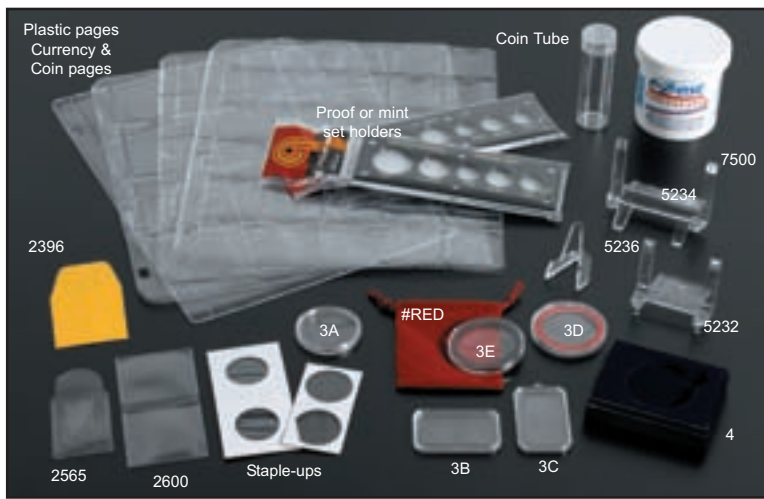

Plastic pages
Currency &
Coin pages

Coin Tube

Proof or mint
set holders

7500

5234

5236

5232

4

2396

2565

2600

Staple-ups

3A

#RED

3E

3D

3B

3C

- Plastic Currency Page #846 - Regular size 75
- Plastic Currency Page #848 - Large size 75
- 20 pocket Plastic - 2 x 2 #842 -Thumb Coin Page 75
- #7500 - EZest Cleaner 5 oz jar 4.25
  Formerly Jewel Lustre
  A liquid tarnish remover for silver, copper, and gold.
- Round Coin Tubes 50
  - #2820 - Cent #2822 - Nickel
  - #2824 - Dime #2826 - Quarter
  - #2828 - 1/2 $ #2830 - Dollar
  - #2832 - SBA/SAC/Presidential
- Direct Fit Capsules 65
  - #3784 - 19 mm Cent
  - #3790 - 24 mm Quarter
  - #3791 - 26 mm small Dollar
- 2 x 2 Coin Staple-Ups 06
  - #2330 - Cent #2332 - Nickel
  - #2334 - Dime #2336 - Quarter
  - #2338 - Half $ #2340 - Dollar
- Capital Plastic Set Holders 6.75
  - 5 pc mint set
  - 1a. White 1b. Black
  - 5 pc proof set
  - 1c. White 1d. Black
- #5236 Easel small 60
- #5232 Easel medium 75
- #5234 Easel large 95

1. Currency Holders
   All currency holders are UNPLASTICIZED safe for long term storage.
2. #NPH230 - Small 3 x 5 40
   - #NPH240 - Medium 3 x 6 1/2 50
   - #NPH250 - Large 3 1/2 x 8 55
   - #2396 - 2 x 2 Paper Envelopes . .06
   - 2 x 2 Plastic Flips 08
     - #2600 - 39 mm Rounds
     - #2565 - Rectangles
   - PVC Free Flips
     - 2a. 25 pc bag 3.00
     - 2b. 100 pc bag 10.00
     - 2c. box of 1000 . . . . . 80.00
   - Plastic Capsules 75
     - 3a. One oz. Medallion
     - 3b. One oz. Ingot
     - 3c. One oz. rect. ornament
     - 3d. One oz. round ornament red ring
     - 3e. Silver Eagle w/black ring
     - 3f. Silver American Eagle - no ring not shown
     - 3g. Old silver dollar 38 mm
     - 3h. Half dollar w/black ring
   - Blue Laminated Gift Box for silver/bronze (takes plastic capsule) 1.25
     - 4a. Medallion 4b. Ingot
   - Velvet Pouches 75
     - #RED #BLACK #GREEN

COIN STORAGE BOXES

- #2159 - 2 x 2 x 4.5 . . . . . 2.75
- #2160 - 2 x 2 x 9 . . . . . 2.25
- #2180 - Whitman 2 x 2 Storage, blue 5.99
- #2170 PCGS 7.50
- #2172 NGC Single, grey . . 9.95
- #2172.5 NGC Multiholder, grey 10.95
- #2158 - 1.5 x 1.5 Triple row mini 6.20
- #2157.5 - 10 x 3.25 x 2.5 Single row slab 5.80
- #2163 2 x 4 x 10 Double row 5.50
- #2157 11 x 5.75 x 3.25 Double Row Slab 6.80

- #2192.5 Mint Set Holds 25 to 30 . . . . . 7.00
- #2162 2 x 4 x 14 Double row 5.75
- #20004 Intercept Shield Double Row 2 x 2 . . . 14.95
- #2192.7 Proof Set Holds 24 sets 7.00

COIN TUBE BOXES $9.30 EACH

1. Holds 50 rolls except for 1/2 $ which holds 28 rolls and dollar hold 25 rolls
2. #2205 Cent
   - #2206 Nickel
   - #2207 Dime
   - #2210.5 Quarter
   - #2209 1/2 Dollar
   - #2211 Large Dollar
   - #2208.5 Small Dollar